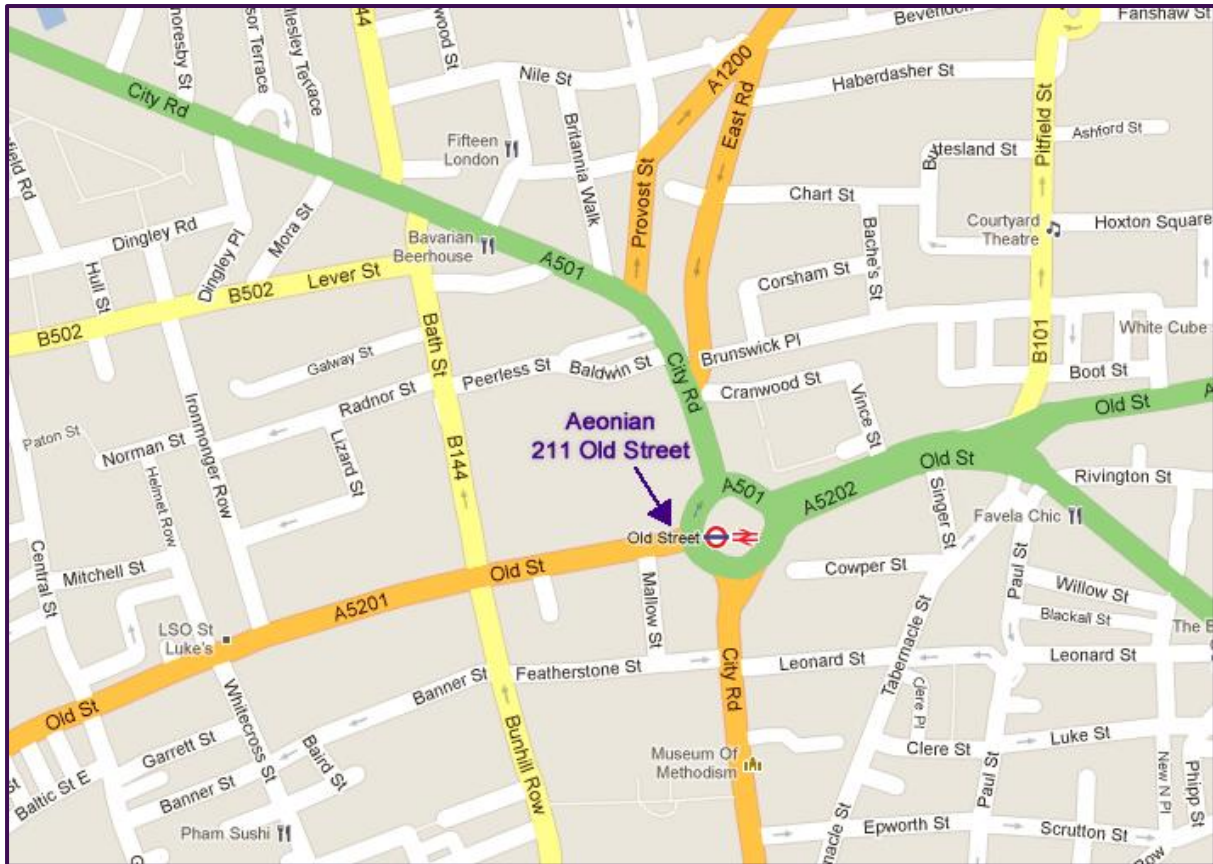

Directions

Aeonian 211 Old Street

5th Floor, 211 Old Street, London EC1V 9NR

Old Street Station is on the Northern Line.

From Old Street underground station take Exit 7. We are the first building on the right at the top of the ramp.

The nearest mainline station is Liverpool Street which is within a 15 minute walk.

Euston Station is 7 minutes away and Kings Cross St. Pancras Station is 5 minutes away respectively on the Northern Line.

BUSES

The following bus services run to the immediate location:

21 – 43 – 55 – 76 – 135 – 141 – 205 – 214 – 243 – 271

PARKING

Aeonian 211 Old Street is within the Congestion charging zone. Parking space in London is limited and expensive. There are metered spaces at 20p for 5 minutes. There is a NCP car park at the rear of the building on Baldwin Street.